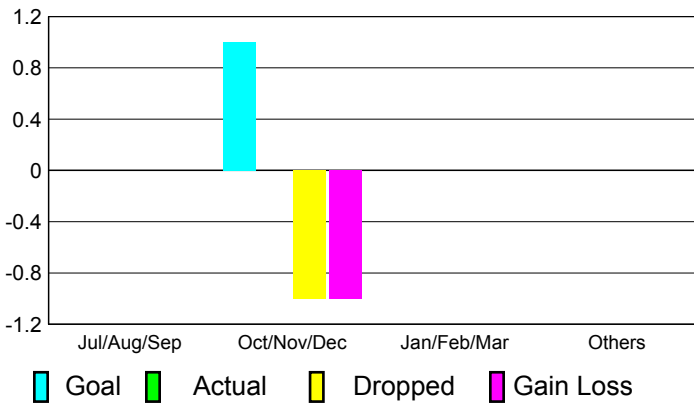

2010-2011 GMT Reports for District (or Undistricted) **District 201Q3**

GMT: **JOHN ROWLAND MC ATEE**

Location: **AUSTRALIA**

GMT CA: **7**

CLUBS

**Club Results
2010-2011**

**Clubs
2009-2010**

Month	New Club Goal	Actual New Clubs	Actual Dropped Clubs	Gain/Loss of Clubs	Gain/Loss of Clubs
Jul/Aug/Sep	0	0	0	0	1
Oct/Nov/Dec	1	0	-1	-1	0
Jan/Feb/Mar	0	0	0	0	0
Apr/May/Jun	0	0	0	0	0
Totals	1	0	-1	-1	1

Club Results 2010-2011

Goal, New, Dropped, Gain/Loss

Comparison of Club Gain/Loss

Current Year Compared to the Previous Year

YTD Status Quo Clubs 2010-2011

Status Quo Clubs Compared to Status Quo Members

MEMBERSHIP