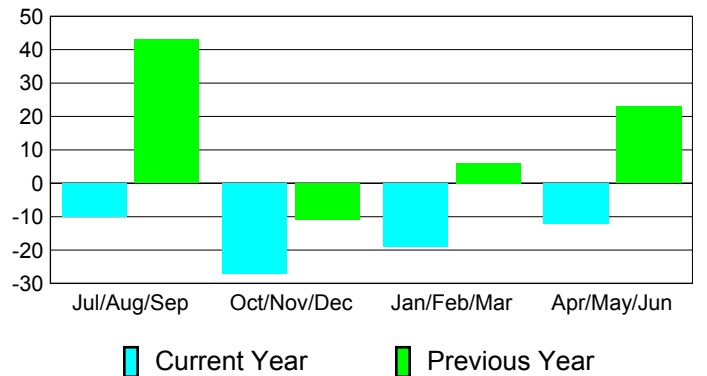

**Membership Results
2010-2011**

**Membership
2009-2010**

Month	Net Memb Goal	Actual New Memb	Actual Dropped Memb	Gain/Loss of Memb	Gain/Loss of Memb
Jul/Aug/Sep	9	47	-57	-10	43
Oct/Nov/Dec	16	51	-78	-27	-11
Jan/Feb/Mar	2	60	-79	-19	6
Apr/May/Jun	10	62	-74	-12	23
Totals	37	220	-288	-68	61

Membership Results 2010-2011

Goal, New, Dropped, Gain/Loss

Comparison of Membership Gain/Loss

Current Year Compared to the Previous Year

Gender Comparison 2010-2011

Jul/Aug/Sep

Oct/Nov/Dec

Jan/Feb/Mar